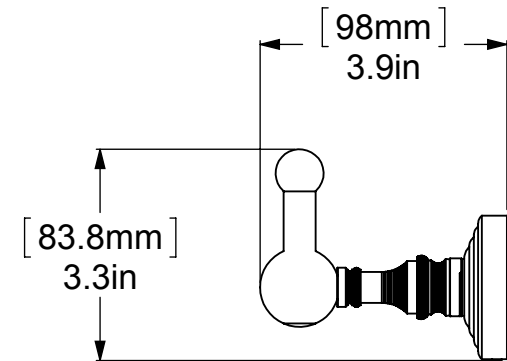

ITEM NO.	P/N	Description	QTY.
1	BPWV	BACKPLATE	2
2	NKSL-58	POST	2
3	TU34-18,24,30,36	TUBE	1
4	NKSL-1.25	SUPPORT	2
5	BL34ST-1.25	LOCK	2
6	TU12-1	TUBE	2
7	BL1T-34	END BALL	2

UNLESS OTHERWISE STATED

.X	±.3mm
.XX	±.15mm
.XXX	±.008mm

COPYRIGHT © Allied Brass 2017

THIRD ANGLE PROJECTION

DRAWN	3/23/2017	I.M
CHECKED	3/23/2017	P.D
APPROVED	3/23/2017	R.A

MATERIAL:	BRASS		FINISH	TBD
DESCRIPTION:	Waverly Place Collection Towel Bar with Integrated Hooks		QUANTITY	TBD
			DRAWING No.	REV
			WP-41PEG	
			SCALE	1:3