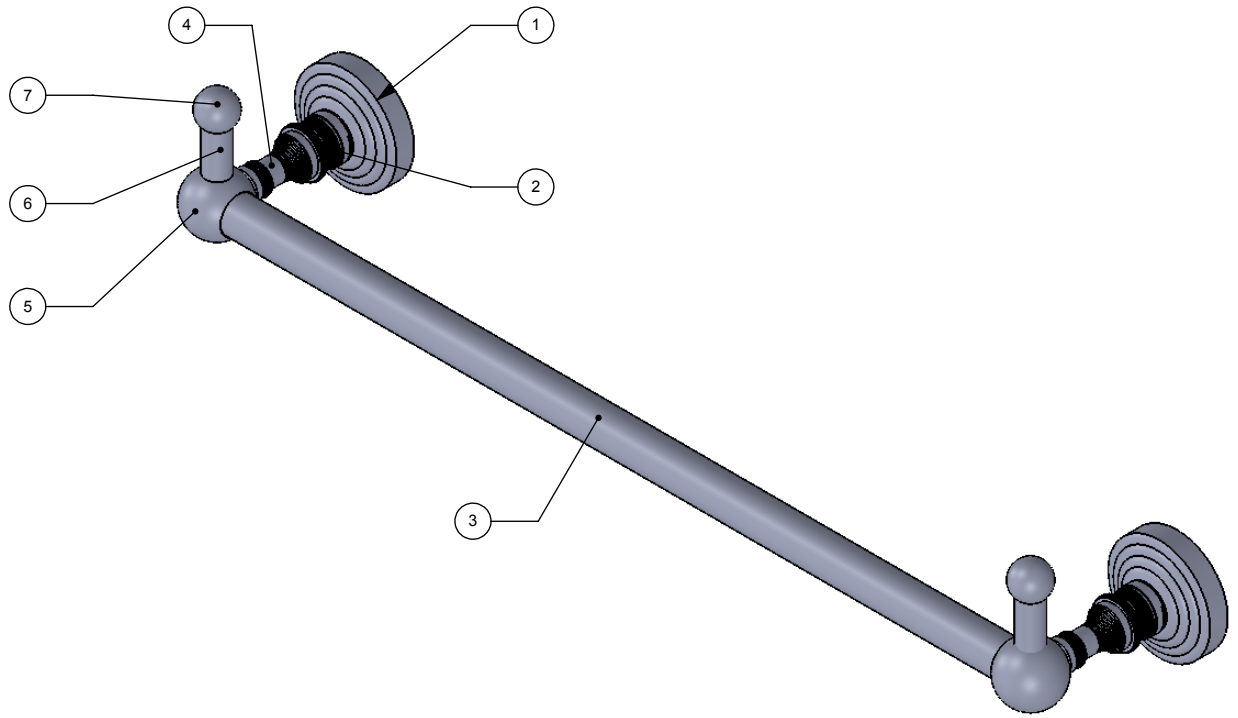

ITEM NO.	P/N	Description	QTY.
1	BPWV	BACKPLATE	2
2	NKSL-58	POST	2
3	TU34-18,24,30,36	TUBE	1
4	NKSL-1.25	SUPPORT	2
5	BL34ST-1.25	LOCK	2
6	TU12-1	TUBE	2
7	BL1T-34	END BALL	2

UNLESS OTHERWISE STATED

.X	±.3mm
.XX	±.15mm
.XXX	±.008mm

COPYRIGHT © Allied Brass 2017

THIRD ANGLE PROJECTION

DRAWN	3/23/2017	I.M
CHECKED	3/23/2017	P.D
APPROVED	3/23/2017	R.A

MATERIAL:	BRASS		FINISH	TBD
DESCRIPTION:	Waverly Place Collection Towel Bar with Integrated Hooks		QUANTITY	TBD
			DRAWING No.	REV
			WP-41PEG	
			SCALE	1:3