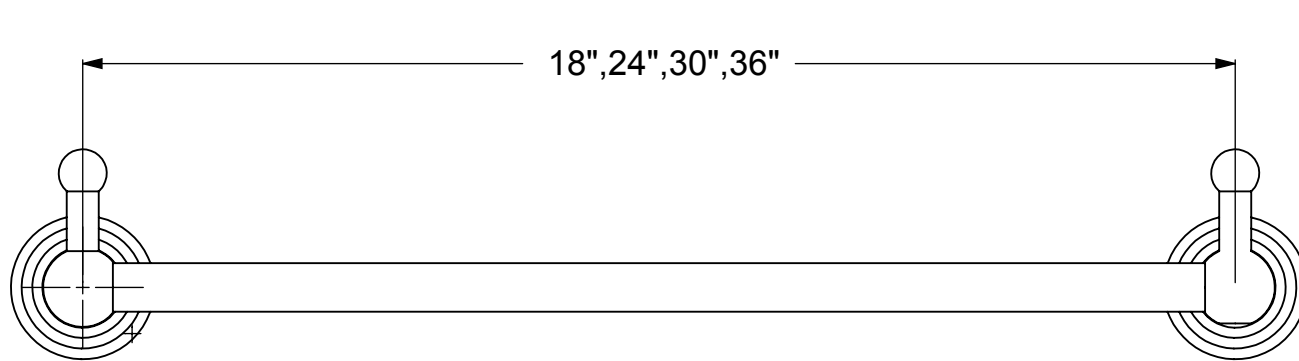

ITEM NO.	P/N	Description	QTY.
1	BPWV	BACKPLATE	2
2	NKSL-58	POST	2
3	TU34-18,24,30,36	TUBE	1
4	NKSL-1.25	SUPPORT	2
5	BL34ST-1.25	LOCK	2
6	TU12-1	TUBE	2
7	BL1T-34	END BALL	2

UNLESS OTHERWISE STATED

.X	±.3mm
.XX	±.15mm
.XXX	±.008mm

COPYRIGHT © Allied Brass 2017

THIRD ANGLE PROJECTION

DRAWN	3/23/2017	I.M
CHECKED	3/23/2017	P.D
APPROVED	3/23/2017	R.A

MATERIAL:	BRASS		FINISH	TBD
DESCRIPTION:	Waverly Place Collection Towel Bar with Integrated Hooks		QUANTITY	TBD
			DRAWING No.	REV
			WP-41PEG	
			SCALE	1:3